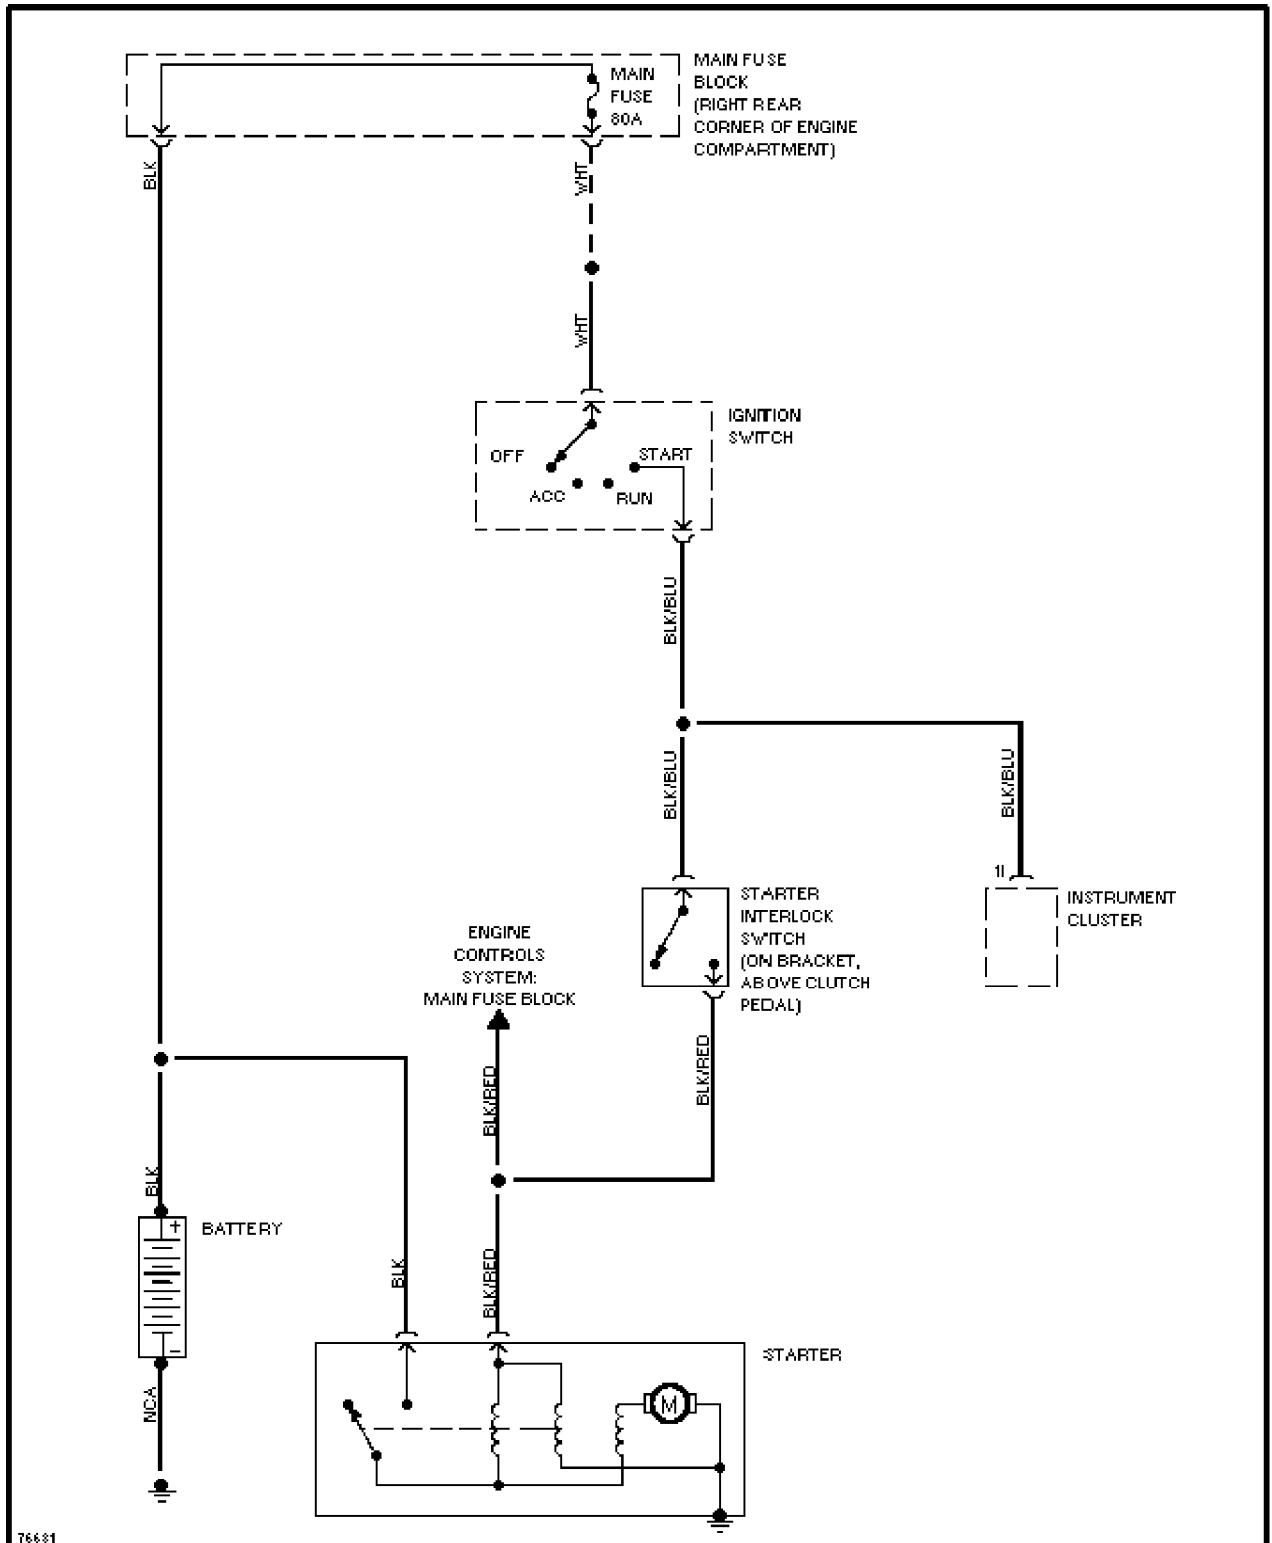

# SYSTEM WIRING DIAGRAMS

Article Text (p. 6)

1990 Mazda Miata

For Yorba Linda Miata

Copyright © 1998 Mitchell Repair Information Company, LLC

Saturday, May 10, 2003 11:17AM

Starting Circuit

WIPER/WASHER

# SYSTEM WIRING DIAGRAMS