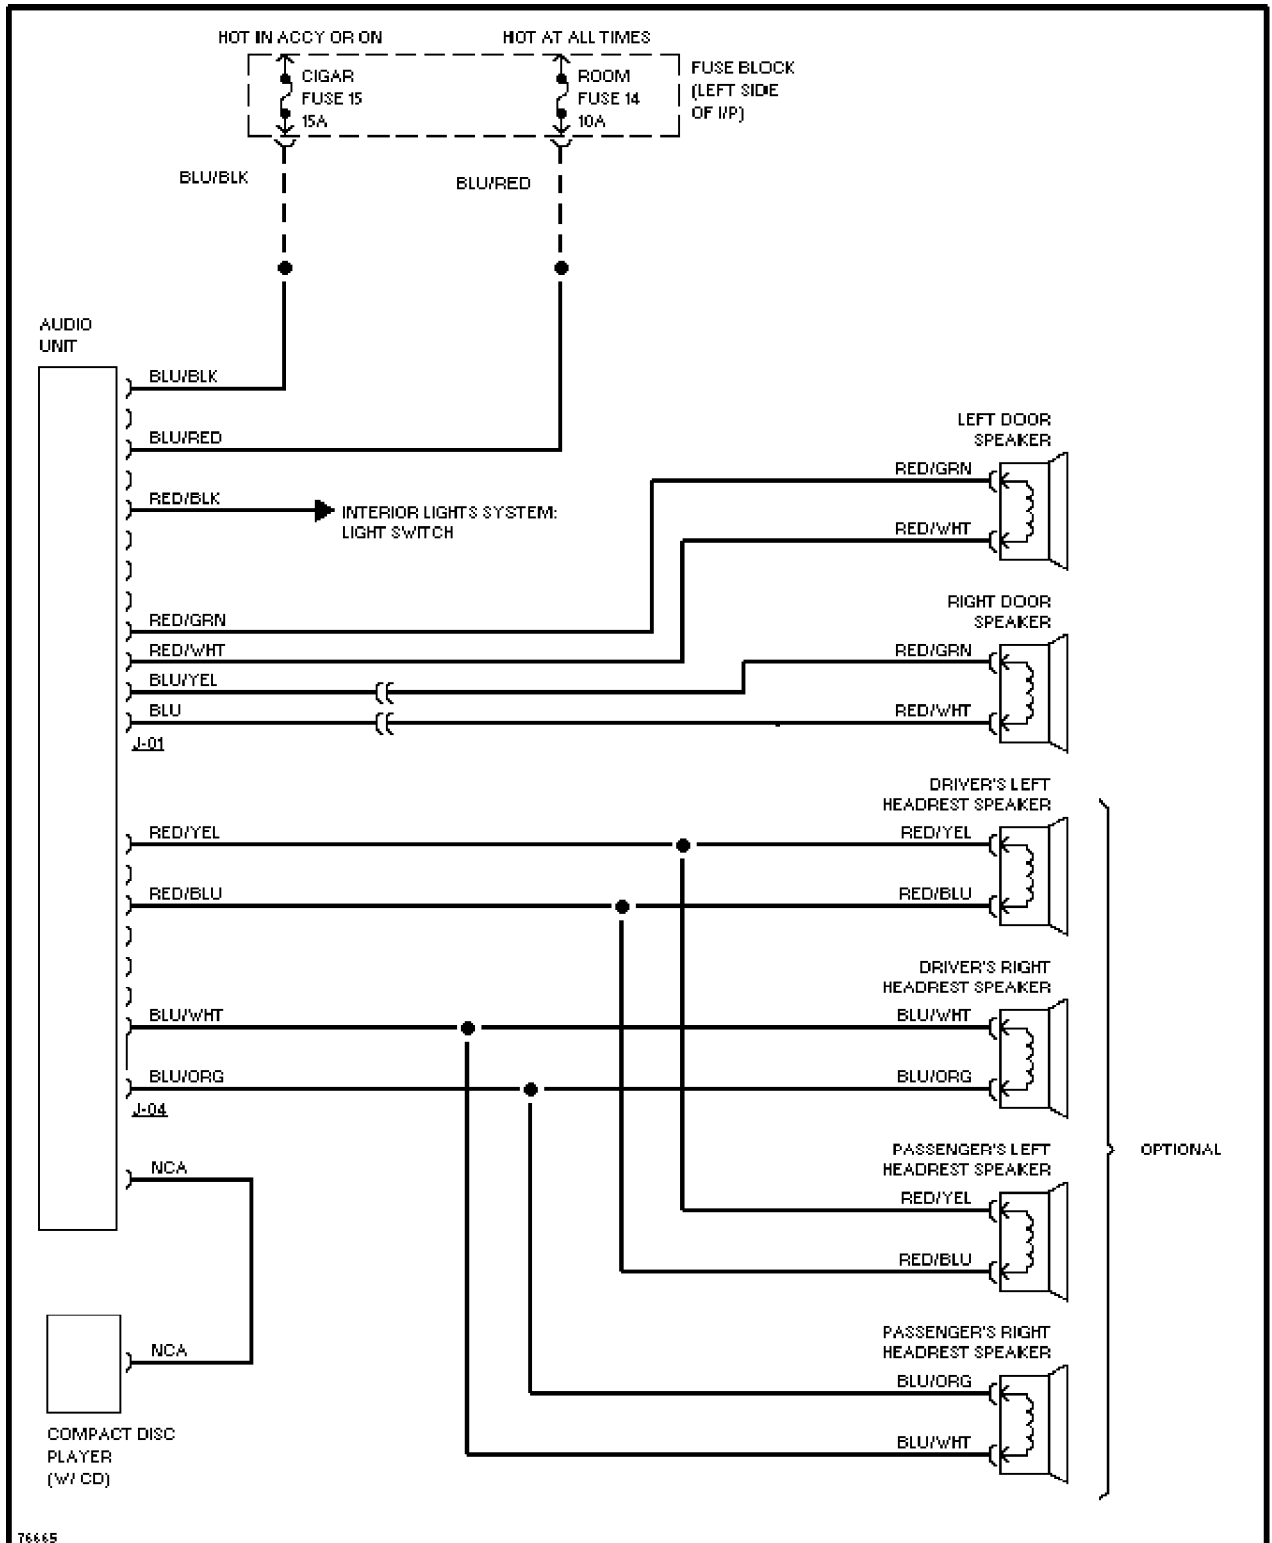

# SYSTEM WIRING DIAGRAMS

# SYSTEM WIRING DIAGRAMS

Article Text (p. 4)

1990 Mazda Miata

For Yorba Linda Miata

Copyright © 1998 Mitchell Repair Information Company, LLC

Saturday, May 10, 2003 11:17AM

Radio Circuits

STARTING/CHARGING